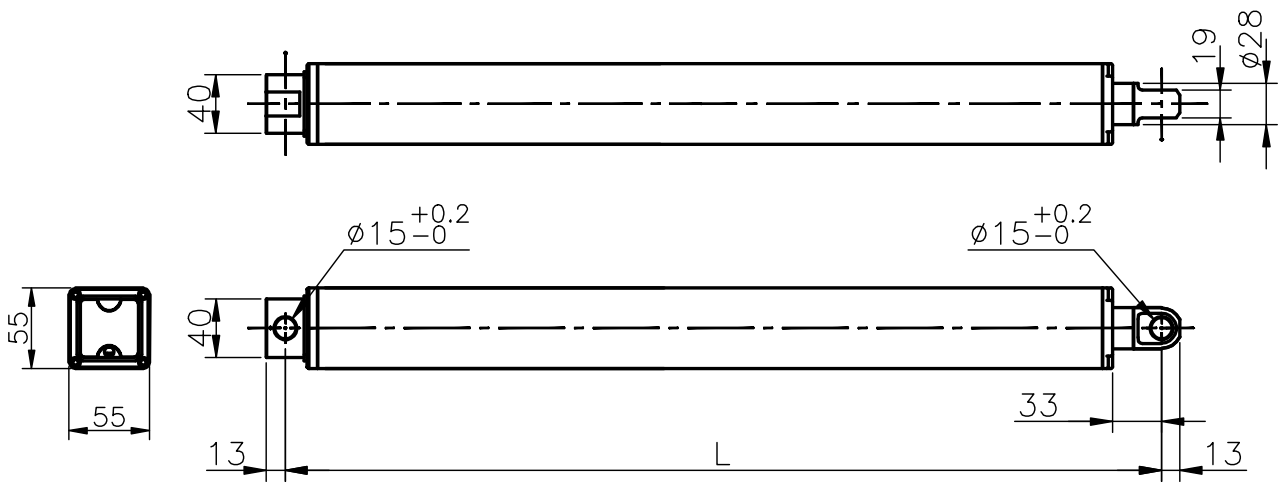

SLA55W

外形尺寸 APPEARANCE SIZE

S = Stroke Length(mm)
L = S + 296(mm)

scale: 1:5

SLA55W

Outside Diameter
XX=mm

Gear Ratio

Motor Voltage
XX=Voltage DC

Color B=Black(Standard)

Encoder 0=W/0
1=with

Switch 0=W/0
1=with