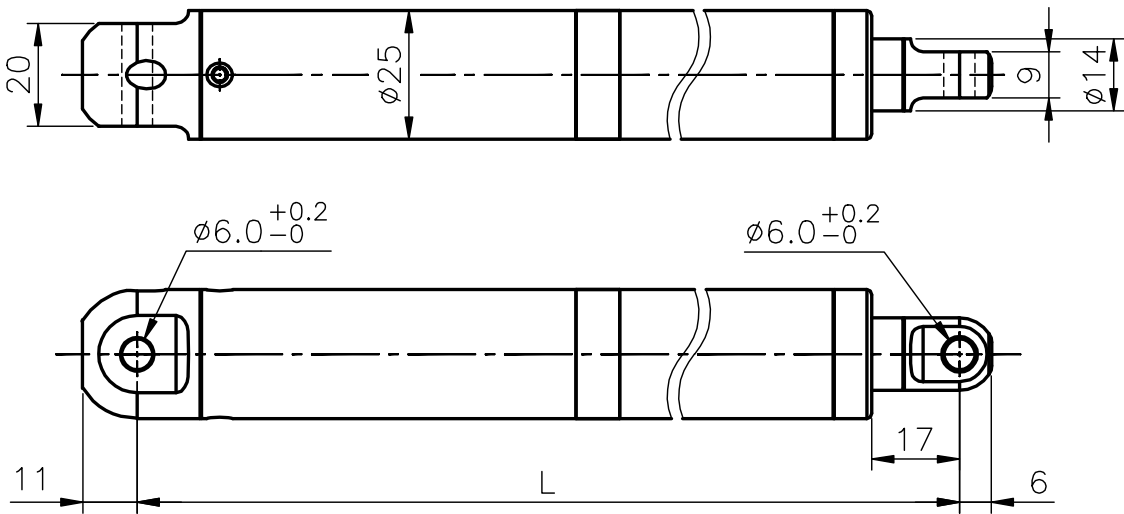

SLA25

外形尺寸 APPEARANCE SIZE

S = Stroke Length(mm)
L = S + 176(mm)

scale: 8:10

SLA25

□ □ □

□ □ □

□ □

□

0 □

Outside Diameter
XX=mm

Stroke length
XXX=mm

Gear Ratio

Motor Voltage
XX=Voltage DC

Color B=Black(Standard)
S=Silver

Encoder 0=W/O
1=with